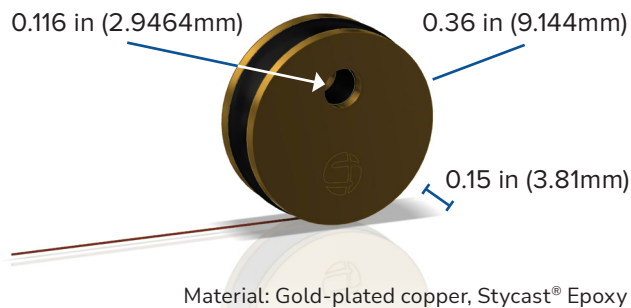

Model 22 Bobbin

Four-Wire Options

36 AWG Copper, Twisted
Insulation: Teflon

36 AWG Phosphor-Bronze, Bonded
Insulation: Polyimide (Recommended)

32 AWG Phosphor-Bronze, Bonded
Insulation: Polyimide

Available lengths from 6 inches to 15 feet
Teflon sheathing available