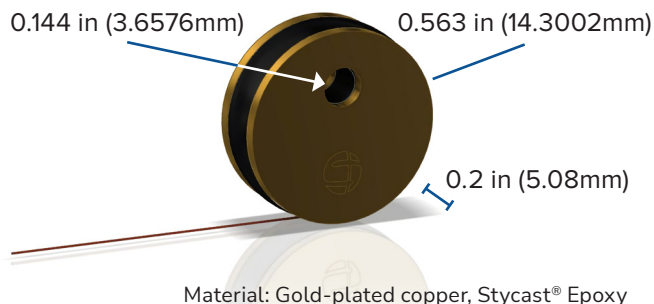

Model 25 Bobbin

ISO9001
CERTIFIED

*Custom Configurations Available Upon Request