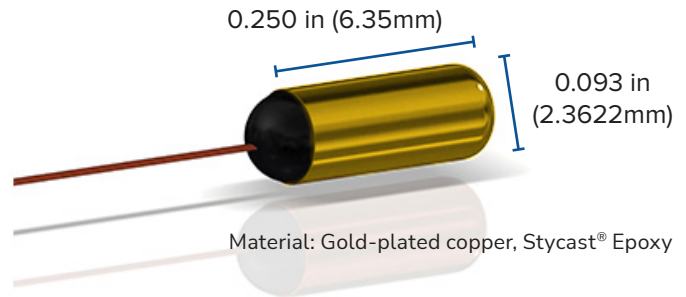

Canister Package