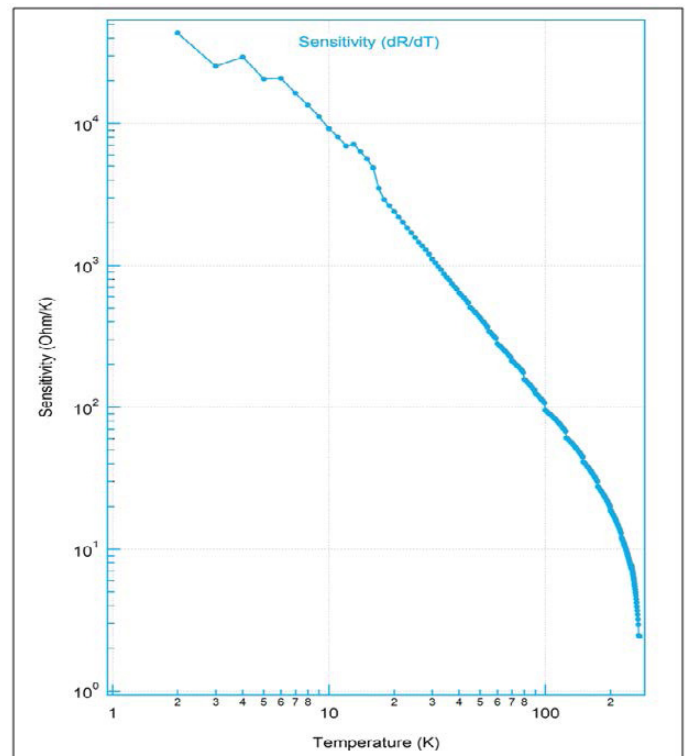

### Group "D"

+/- 0.3K from 2K to 50K  
+/- 3K from 50K to 100K

\*Uncalibrated

+/- 0.3K from 2K to 50K

<b>Model</b>	<b>RO-215</b>
<b>Range</b>	2.0K to 100K
<b>Excitation</b>	10uA
<b>Repeatability</b>	+/- 20mK @ 4.2K
<b>Magnetic Field Use</b>	No MR for B<2T; negligible positive MR for B>2T
<b>Mounting Options</b>	Copper Can, Bobbin, Direct FoC (film-on-ceramic)
<b>Interchangeability</b>	Yes
<b>Calibration Options</b>	Yes, +/- 30mK accuracy @ 4.2K
<b>Dimensions (Chip) [mil]</b>	177 x 80 x 15
<b>Dimensions (Chip) [mm]</b>	4.5 x 2.03 x 0.38
<b>Technology</b>	RuO thick film custom ink, direct print with over-glaze, remote solder pads to minimize heat on film

## dT at 4.2K due to magnetic field

Model	2T	8T
RO-215	0.01K	0.1K