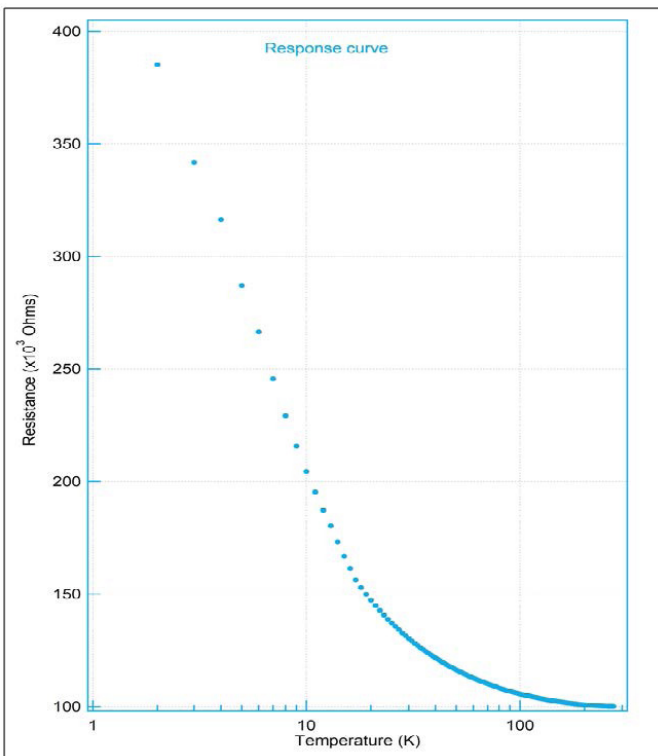

### Group "C"

+/- 0.2K from 2K to 50K  
+/- 1.5K from 50K to 100K

### Group "D"

+/- 0.3K from 2K to 50K  
+/- 3K from 50K to 100K

\*Uncalibrated

+/- 0.3K from 2K to 50K

<b>Model</b>	<b>RO-215</b>
<b>Range</b>	2.0K to 100K
<b>Excitation</b>	10uA
<b>Repeatability</b>	+/- 20mK @ 4.2K
<b>Magnetic Field Use</b>	No MR for B<2T; negligible positive MR for B>2T
<b>Mounting Options</b>	Copper Can, Bobbin, Direct FoC (film-on-ceramic)
<b>Interchangeability</b>	Yes
<b>Calibration Options</b>	Yes, +/- 30mK accuracy @ 4.2K
<b>Dimensions (Chip) [mil]</b>	177 x 80 x 15
<b>Dimensions (Chip) [mm]</b>	4.5 x 2.03 x 0.38
<b>Technology</b>	RuO thick film custom ink, direct print with over-glaze, remote solder pads to minimize heat on film

## dT at 4.2K due to magnetic field

Model	2T	8T
RO-215	0.01K	0.1K